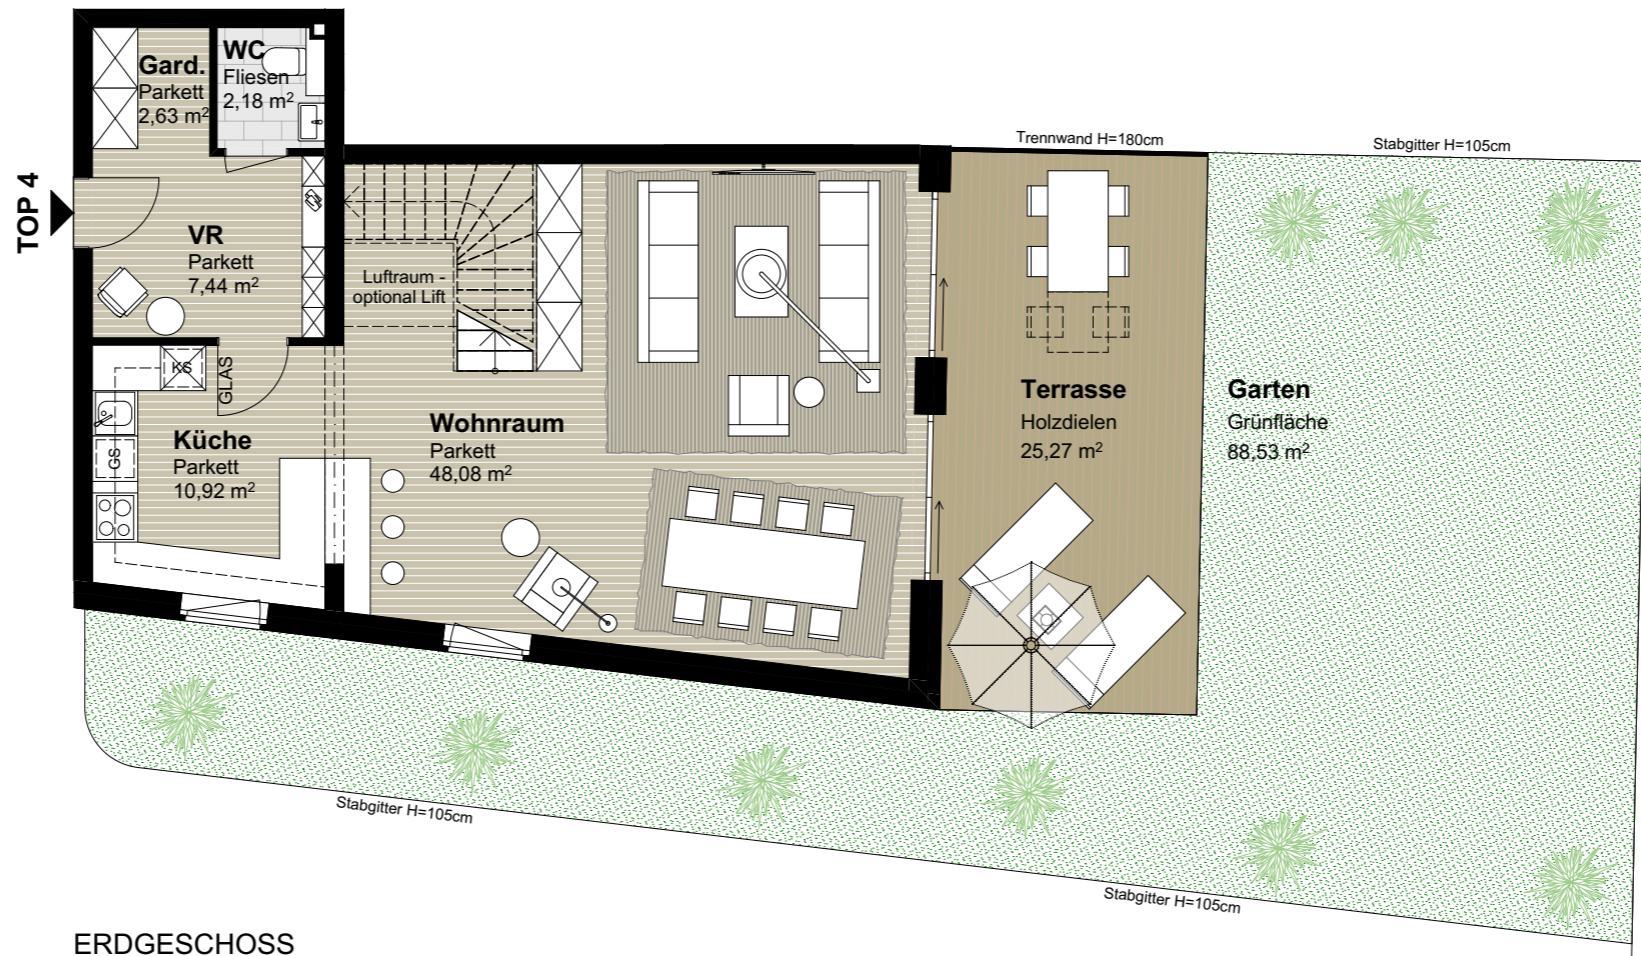

OBERGESCHOSS

ERDGESCHOSS

Site plan showing the location of the building (TOP 4) in red within the overall floor plan of the building.

TOP 4	
Wohnräume:	161.10m ²
Terrasse/Balkon:	25.27m ²
Garten:	88.53m ²